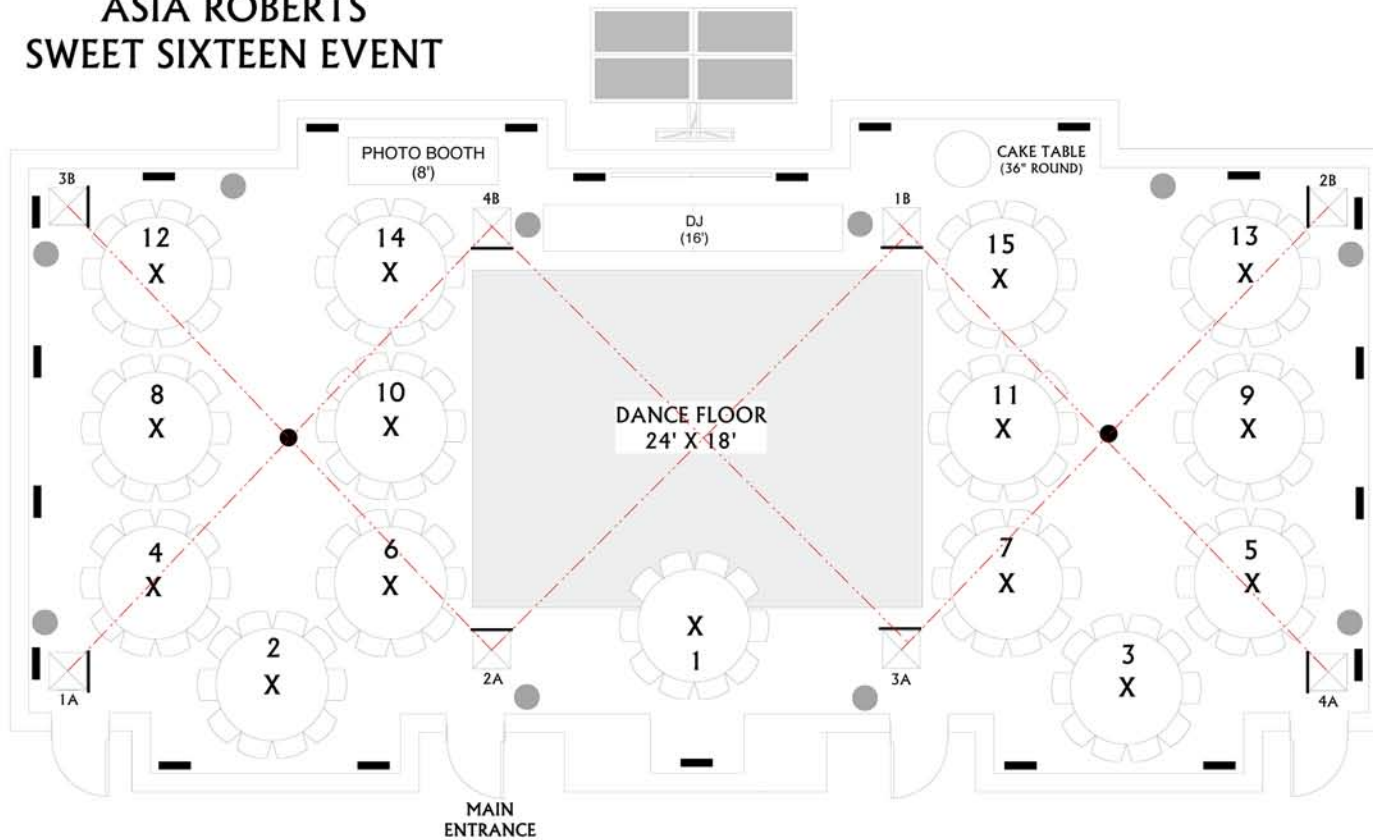

THE JOY OF YOUR
COMPANY IS REQUESTED
AS WE CELEBRATE
THE SWEET 16 OF

A  IA

SATURDAY, JANUARY 20, 2007

6:00 PM COCKTAILS • 7:00 PM DINNER

GREAT WOLF LODGE • ONE GREAT WOLF DRIVE • SCOTRUN, PA

DERRICK
ROBERTS
PRODUCTIONS INC.

FLOORPLAN BY DRP

ASIA ROBERTS SWEET SIXTEEN EVENT

KEY (SCALE= 1/8")			
	TRUSS 10'H (2-42" PLASMA)		BOSE SPEAKER
	42" PLASMA		INTELLIGENT LIGHT
	60" PLASMA		PINSPOT
	RED FABRIC (52' L)		LED LIGHT
	PINSPOT		PINSPOT

TRUSS WRAPPED
IN
GOLD FABRIC

NORTHWEST TERRITORY A/B
DINNER/ENTERTAINMENT
GREAT WOLF LODGE
JANUARY 20, 2007
6:00P - 12 MIDNIGHT

OVERVIEW

OVERVIEW